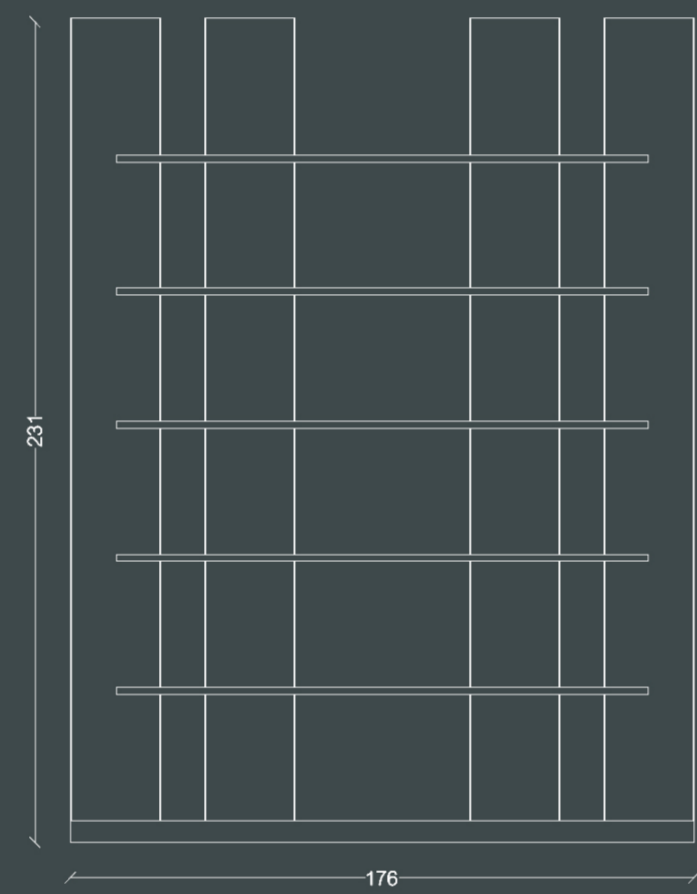

LUXIO®

integrated led furniture

LX01
shelving system

METAL FINISHES

WOOD FINISHES

LX02
coffee table

METAL FINISHES

PLEXIGLASS FINISHES