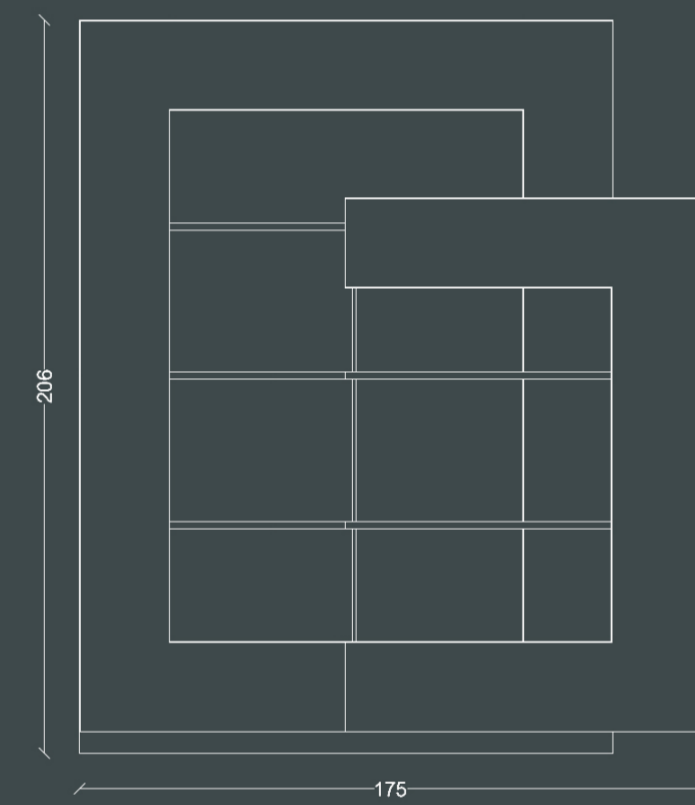

LUXIO®

integrated led furniture

LX01
shelving system

METAL FINISHES

WOOD FINISHES

LX02
coffee table

METAL FINISHES

PLEXIGLASS FINISHES