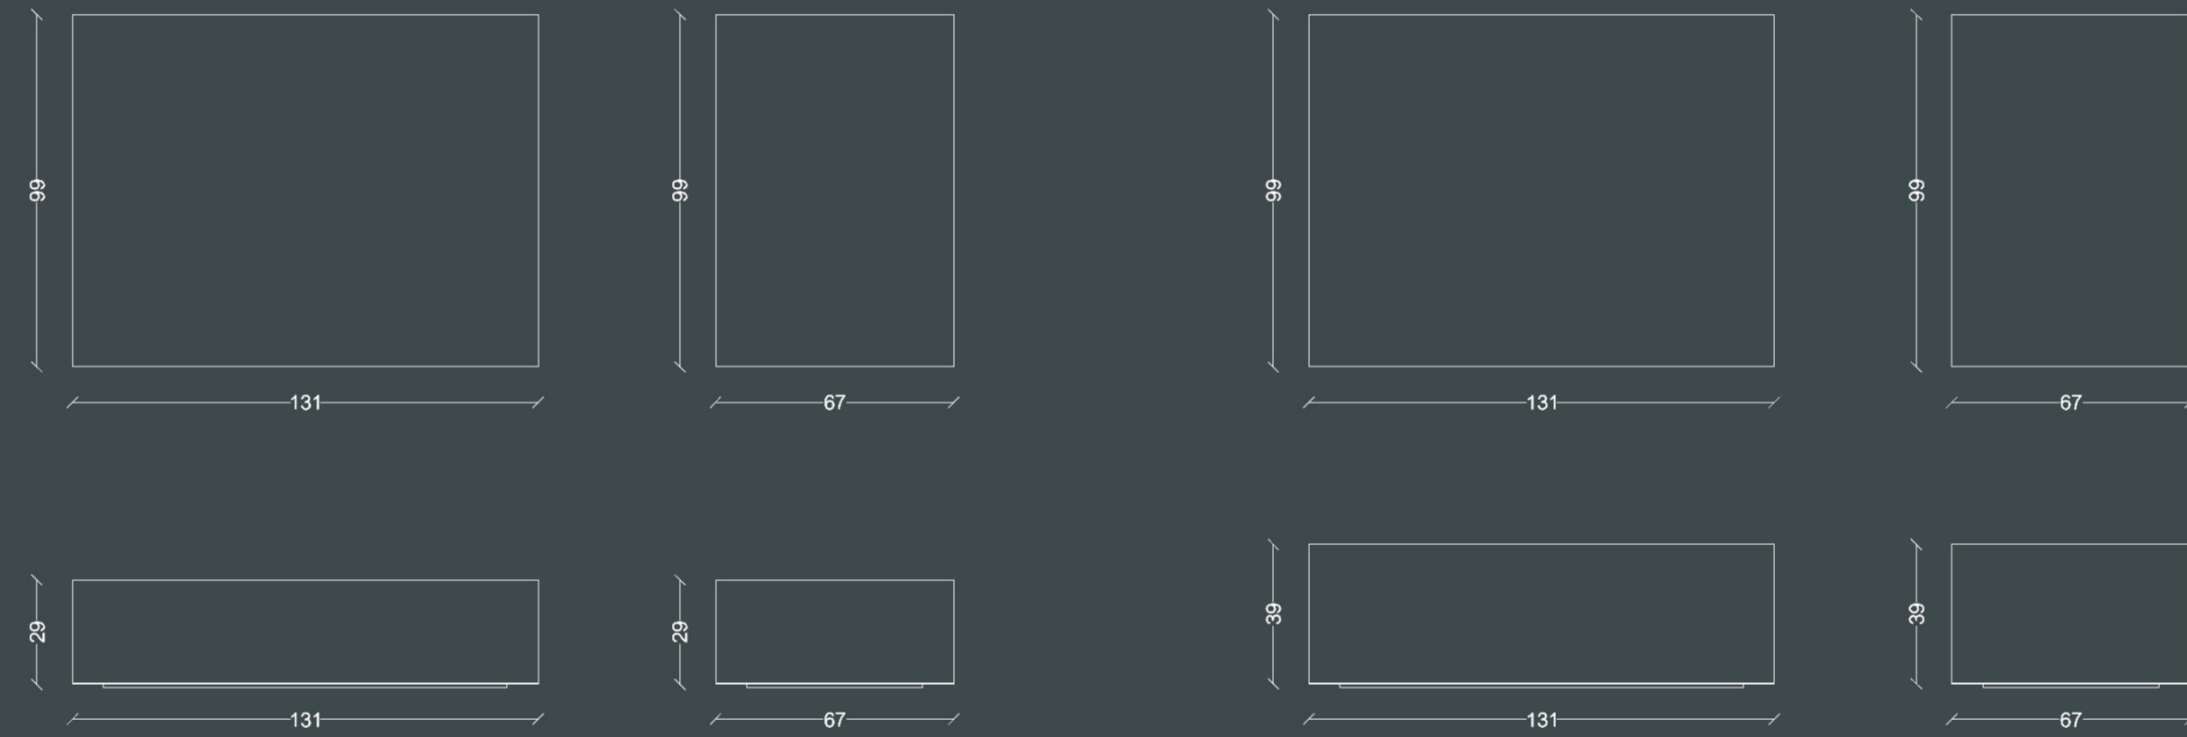

LUXIO®

integrated led furniture

LX01
shelving system

METAL FINISHES

WOOD FINISHES

LX02
coffee table

METAL FINISHES

PLEXIGLASS FINISHES